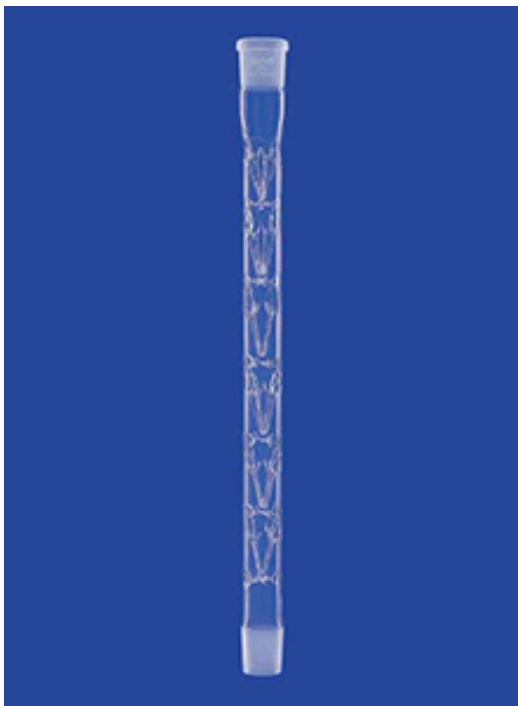

Columns acc. to Vigreux

With NS socket and NS cone, without glass jacket, horizontal and lateral indentations, made of DURAN® tubing

Effective length (mm)	Cone and socket (NS)	Pack (qty.)	Cat. No.
200	14/23	1	5 1302 01
300	14/23	1	5 1303 01
300	24/29	1	5 1303 03
300	29/32	1	5 1303 04
600	24/29	1	5 1305 03
600	29/32	1	5 1305 04