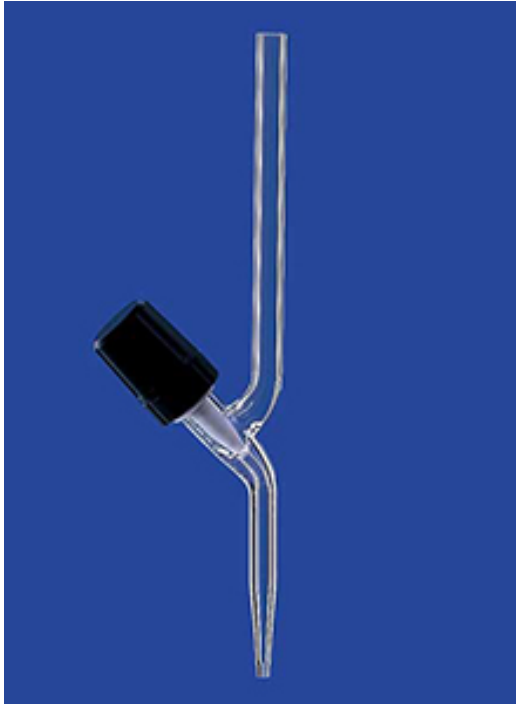

Россия +7(495)268-04-70

Казахстан +7(727)345-47-04

Беларусь +(375)257-127-884

Узбекистан +998(71)205-18-59

Киргизия +996(312)96-26-47

эл.почта: ezo@nt-rt.ru || сайт: <https://lenz.nt-rt.ru/>

Burette needle-valve stopcock, lateral

Facetted tip, spindle: PTFE,
valve bore: 0-2,5 mm,
cap and security device: PP,
material: borosilicate glass 3.3,
Cat. No.: 2 7029 02 (pack: 1)

Burette needle-valve stopcock, straight

Facetted tip, spindle: PTFE,
valve bore: 0-2,5 mm,
cap and security device: PP,
material: borosilicate glass 3.3,
Cat. No.: 2 7009 02 (pack: 1)

Burette stopcock, lateral with PTFE plug

Facetted tip,
stopcock: NS 12.5,
bore: 1.5 mm,
NS PTFE plug,
screwthread retaining device,
material: borosilicate glass 3.3,
Cat. No.: 2 7025 01 (pack: 1)

Burette stopcock, lateral, with glass plug

Facetted tip, bore: 1.5 mm,
stopcock: NS 12.5,
solid NS glass plug,
screwthread retaining device,
material: borosilicate glass 3.3,
Cat. No.: 2 7020 01 (pack: 1)

Burette stopcock, straight, with glass plug