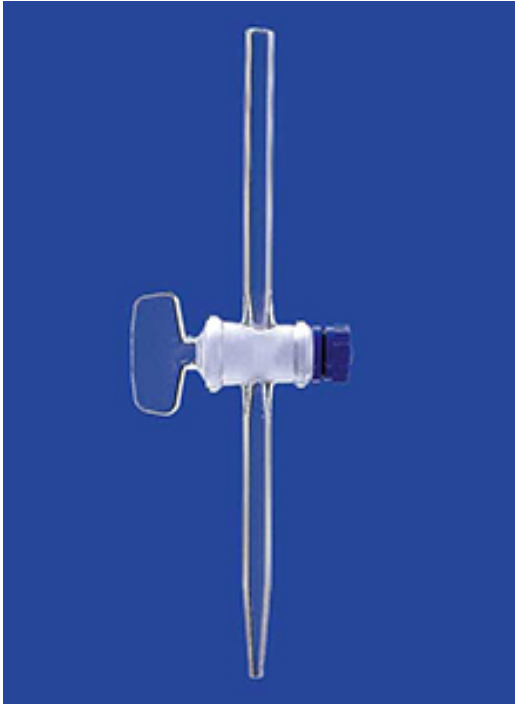

Burette stopcock, straight, with glass plug

Facetted tip, bore: 1.5 mm,
stopcock: NS 12.5,
solid NS glass plug,
screwthread retaining device,
material: borosilicate glass 3.3,
Cat. No.: 2 7000 01 (pack: 1)