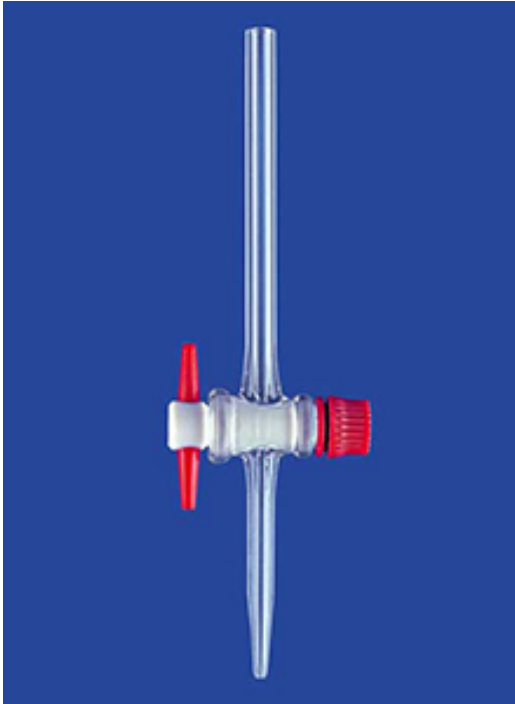

Facetted tip, spindle: PTFE,
valve bore: 0-2,5 mm,
cap and security device: PP,
material: borosilicate glass 3.3,
Cat. No.: 2 7029 02 (pack: 1)

Burette needle-valve stopcock, straight

Facetted tip, spindle: PTFE,
valve bore: 0-2,5 mm,
cap and security device: PP,
material: borosilicate glass 3.3,
Cat. No.: 2 7009 02 (pack: 1)

Burette stopcock, lateral with PTFE plug

Facetted tip,
stopcock: NS 12.5,
bore: 1.5 mm,
NS PTFE plug,
screwthread retaining device,
material: borosilicate glass 3.3,
Cat. No.: 2 7025 01 (pack: 1)

Burette stopcock, lateral, with glass plug

Facetted tip, bore: 1.5 mm,
stopcock: NS 12.5,
solid NS glass plug,
screwthread retaining device,
material: borosilicate glass 3.3,
Cat. No.: 2 7020 01 (pack: 1)

Burette stopcock, straight, with glass plug

Facetted tip, bore: 1.5 mm,
stopcock: NS 12.5,
solid NS glass plug,
screwthread retaining device,
material: borosilicate glass 3.3,
Cat. No.: 2 7000 01 (pack: 1)

Burette stopcock, straight, with PTFE plug