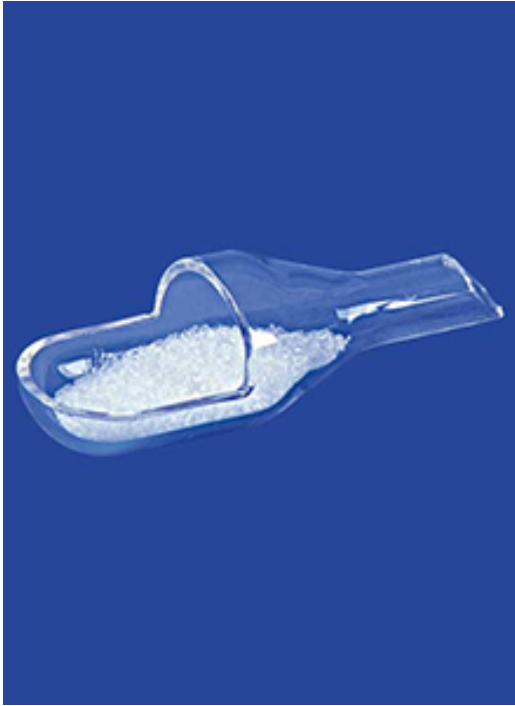

Weighing scoops, glass

Weighing scoop/funnel combination, for complete emptying without losses, material: borosilicate glass 3.3

Effective length (mm)	Capacity (ml)	Pack (qty.)	Cat. No.
82	3	1	5 5680 03
95	6	1	5 5680 06
127	10	1	5 5680 10