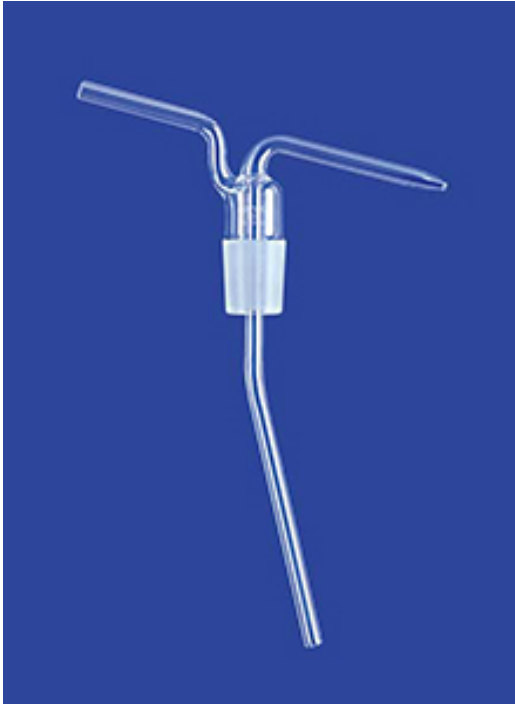

Wash heads

For Wash bottles,
with Socket NS 29/32,
made of DURAN® tubing

500 ml Cat. No.: 5 4751 58

1000 ml Cat. No.: 5 4751 70